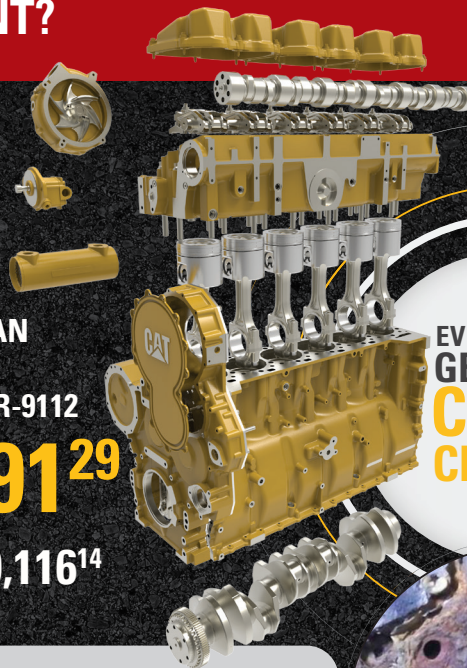

**\$27<sup>54</sup>**

OIL - PAG 100 W/UV DYE  
8206UV

**\$13<sup>42</sup>**

OIL - PAG 46 W/UV DYE  
8207UV

**\$18<sup>27</sup>**

EATON HIGH FLOW  
13MM LOW SIDE M8  
SCHRADER VALVE  
8925 - 10 PACK

**\$19<sup>12</sup>**

EATON HIGH FLOW  
16MM LOW SIDE M10  
SCHRADER VALVE  
8926 - 10 PACK

**\$20<sup>32</sup>**

**DID YOU KNOW YOU CAN GET CORE CREDIT FOR CAT REMAN ENGINES WITH NEW CONTENT?**

**FULLY ASSEMBLED,  
TIME-SAVING COMPLETE  
OVERHAUL SOLUTIONS**

CAT C-15 REMAN  
NEW CONTENT  
LONG BLOCK 20R-9108

**\$31,167<sup>95</sup>**

w/Core \$19,272<sup>89</sup>

CAT 3406E REMAN  
NEW CONTENT  
LONG BLOCK 20R-9112

**\$31,791<sup>29</sup>**

w/Core \$20,116<sup>14</sup>

**EVEN THESE  
GET YOU  
CORE  
CREDIT**

 **BROKEN  
CRANKSHAFT**

 **DAMAGED AND/OR  
VENTILATED BLOCK**

 **EXCESSIVE RUST  
AND CORROSION**

 **FIRE  
DAMAGE**

**BOTH THE C-15 AND 3406E OPTION COME WITH:**