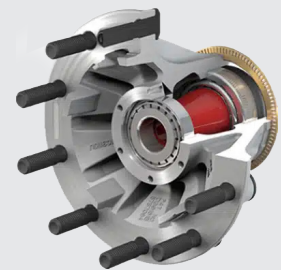

FoleyRIG360.com
 (866) 434-3813

- Offers valid May 1-31, 2024 unless noted otherwise.
- Cannot be combined with other offers.
- Valid only at Foley RIG360 locations.

CUMMINS ENGINE REBUILDS - LEARN MORE AT FOLEYRIG360.COM

EATON RT SERIES
 CLUTCH INSTALLATION
 KIT
 K2468CLM

\$254³⁷

CONMET
 ALUMINUM
 HUB
 10082207

\$356⁵⁰

EATON 2050 LB
 CLUTCH
 308925-25

\$1,001⁵⁷

SANDEN COMPRESSOR
 GENUINE OEM GRADE
 PETERBILT
 5366

\$310⁴⁴

DELCO REMY
 24SI 160A
 ALTERNATOR
 8600310

\$275⁵⁴

MID-AMERICAN
 CLUTCH ISX
 FLYWHEEL
 3680922

\$330⁰⁰

AD 9 AIR DRYER
 170.065225

\$142⁴²

ATRO REAR
 ENGINE MOUNT
 KENWORTH
 KT59-62004-HT

\$452¹⁶