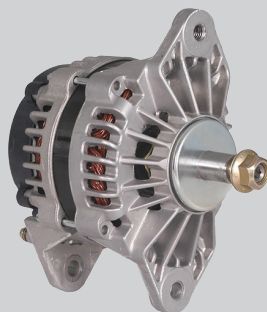

EATON RT SERIES
 CLUTCH INSTALLATION
 KIT
 K2468CLM

\$254³⁷

CONMET
 ALUMINUM
 HUB
 10082207

\$356⁵⁰

EATON 2050 LB
 CLUTCH
 308925-25

\$1,001⁵⁷

SANDEN COMPRESSOR
 GENUINE OEM GRADE
 PETERBILT
 5366

\$310⁴⁴

DELCO REMY
 24SI 160A
 ALTERNATOR
 8600310

\$275⁵⁴

MID-AMERICAN
 CLUTCH ISX
 FLYWHEEL
 3680922

\$330⁰⁰

AD 9 AIR DRYER
 170.065225

\$142⁴²

ATRO REAR
 ENGINE MOUNT
 KENWORTH
 KT59-62004-HT

\$452¹⁶